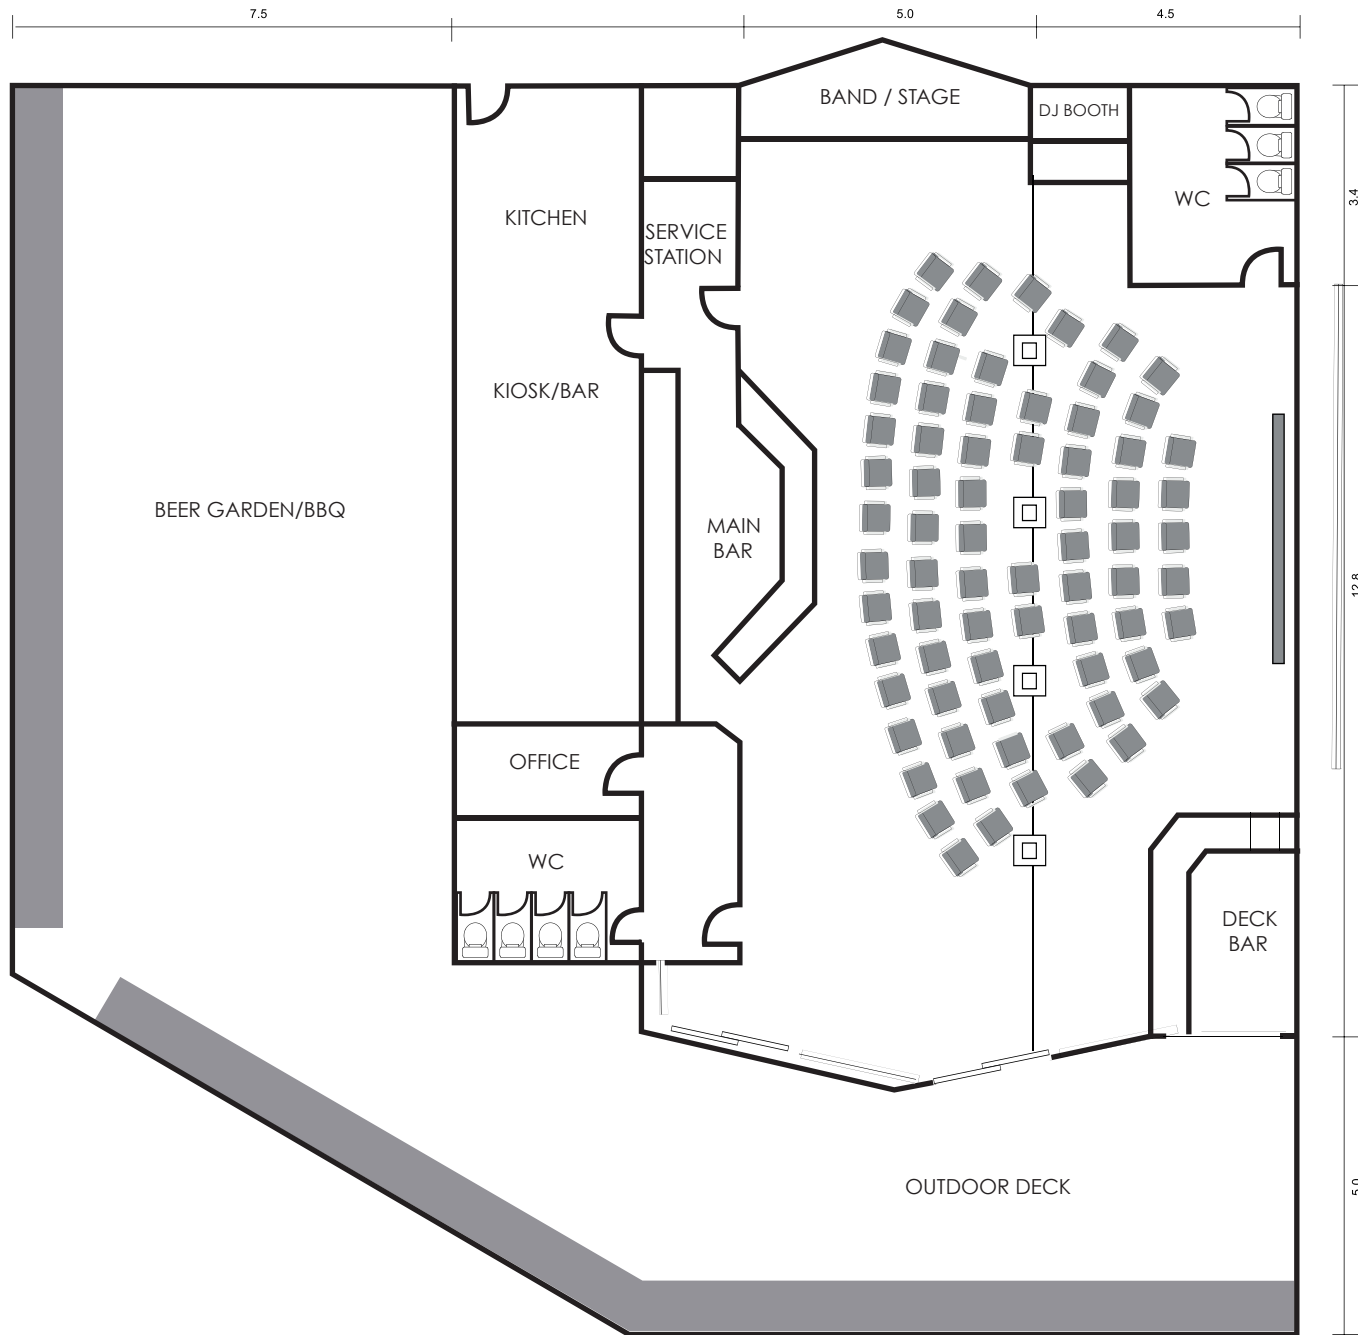

Cocktail Party
40-400 guests

Theatre Style Conference
Approx. 80 guests

Seated Dining Event
Without Dance Floor
Approx. 100 guests