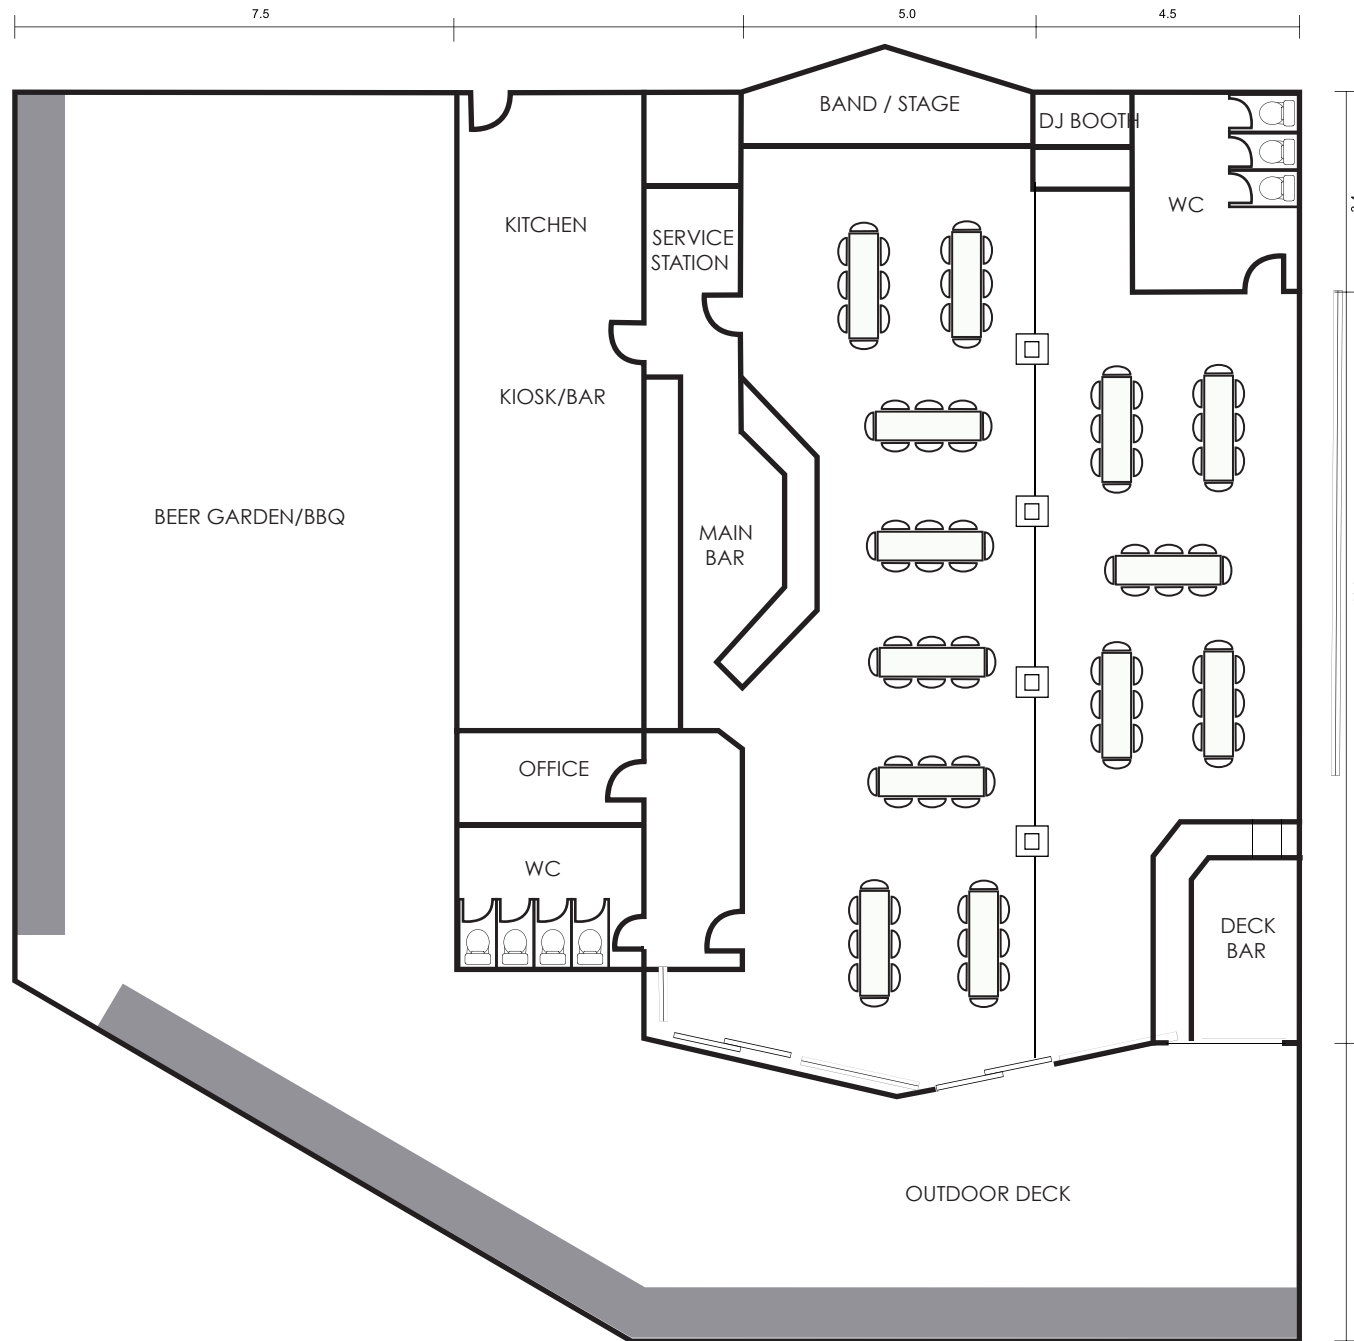

Cocktail Party
40-400 guests

Theatre Style Conference
Approx. 80 guests

Seated Dining Event
Without Dance Floor
Approx. 100 guests